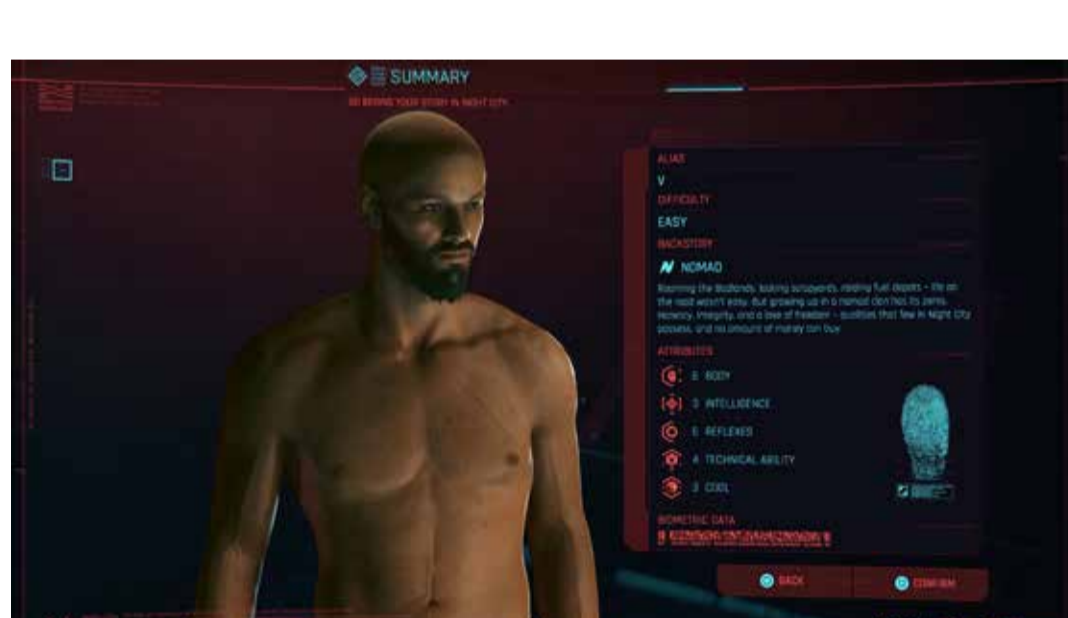

# CyberPunk 2077

English

Japanese

SELECT DIFFICULTY LEVEL

- PUSH BACK ▶
- ⊗ PUSH
- SELECT ◀

V'S LIFE PATH

- ◀ BACK
- PUSH
- ⊗ PUSH
- SELECT ▶

BODY TYPE

- PUSH BACK ▶
- ⊗ PUSH
- SELECT ◀

SET V'S APPEARANCE

- ◀ BACK
- PUSH
- ⊗ PUSH
- SELECT ▶

CUSTOMIZE ATTRIBUTES

- PUSH BACK ▶
- ⊗ PUSH
- SELECT ◀

SUMMARY

- ◀ BACK
- PUSH
- ⊗ PUSH
- SELECT ▶

LOADING

GAME PLAY

TITLE MENU